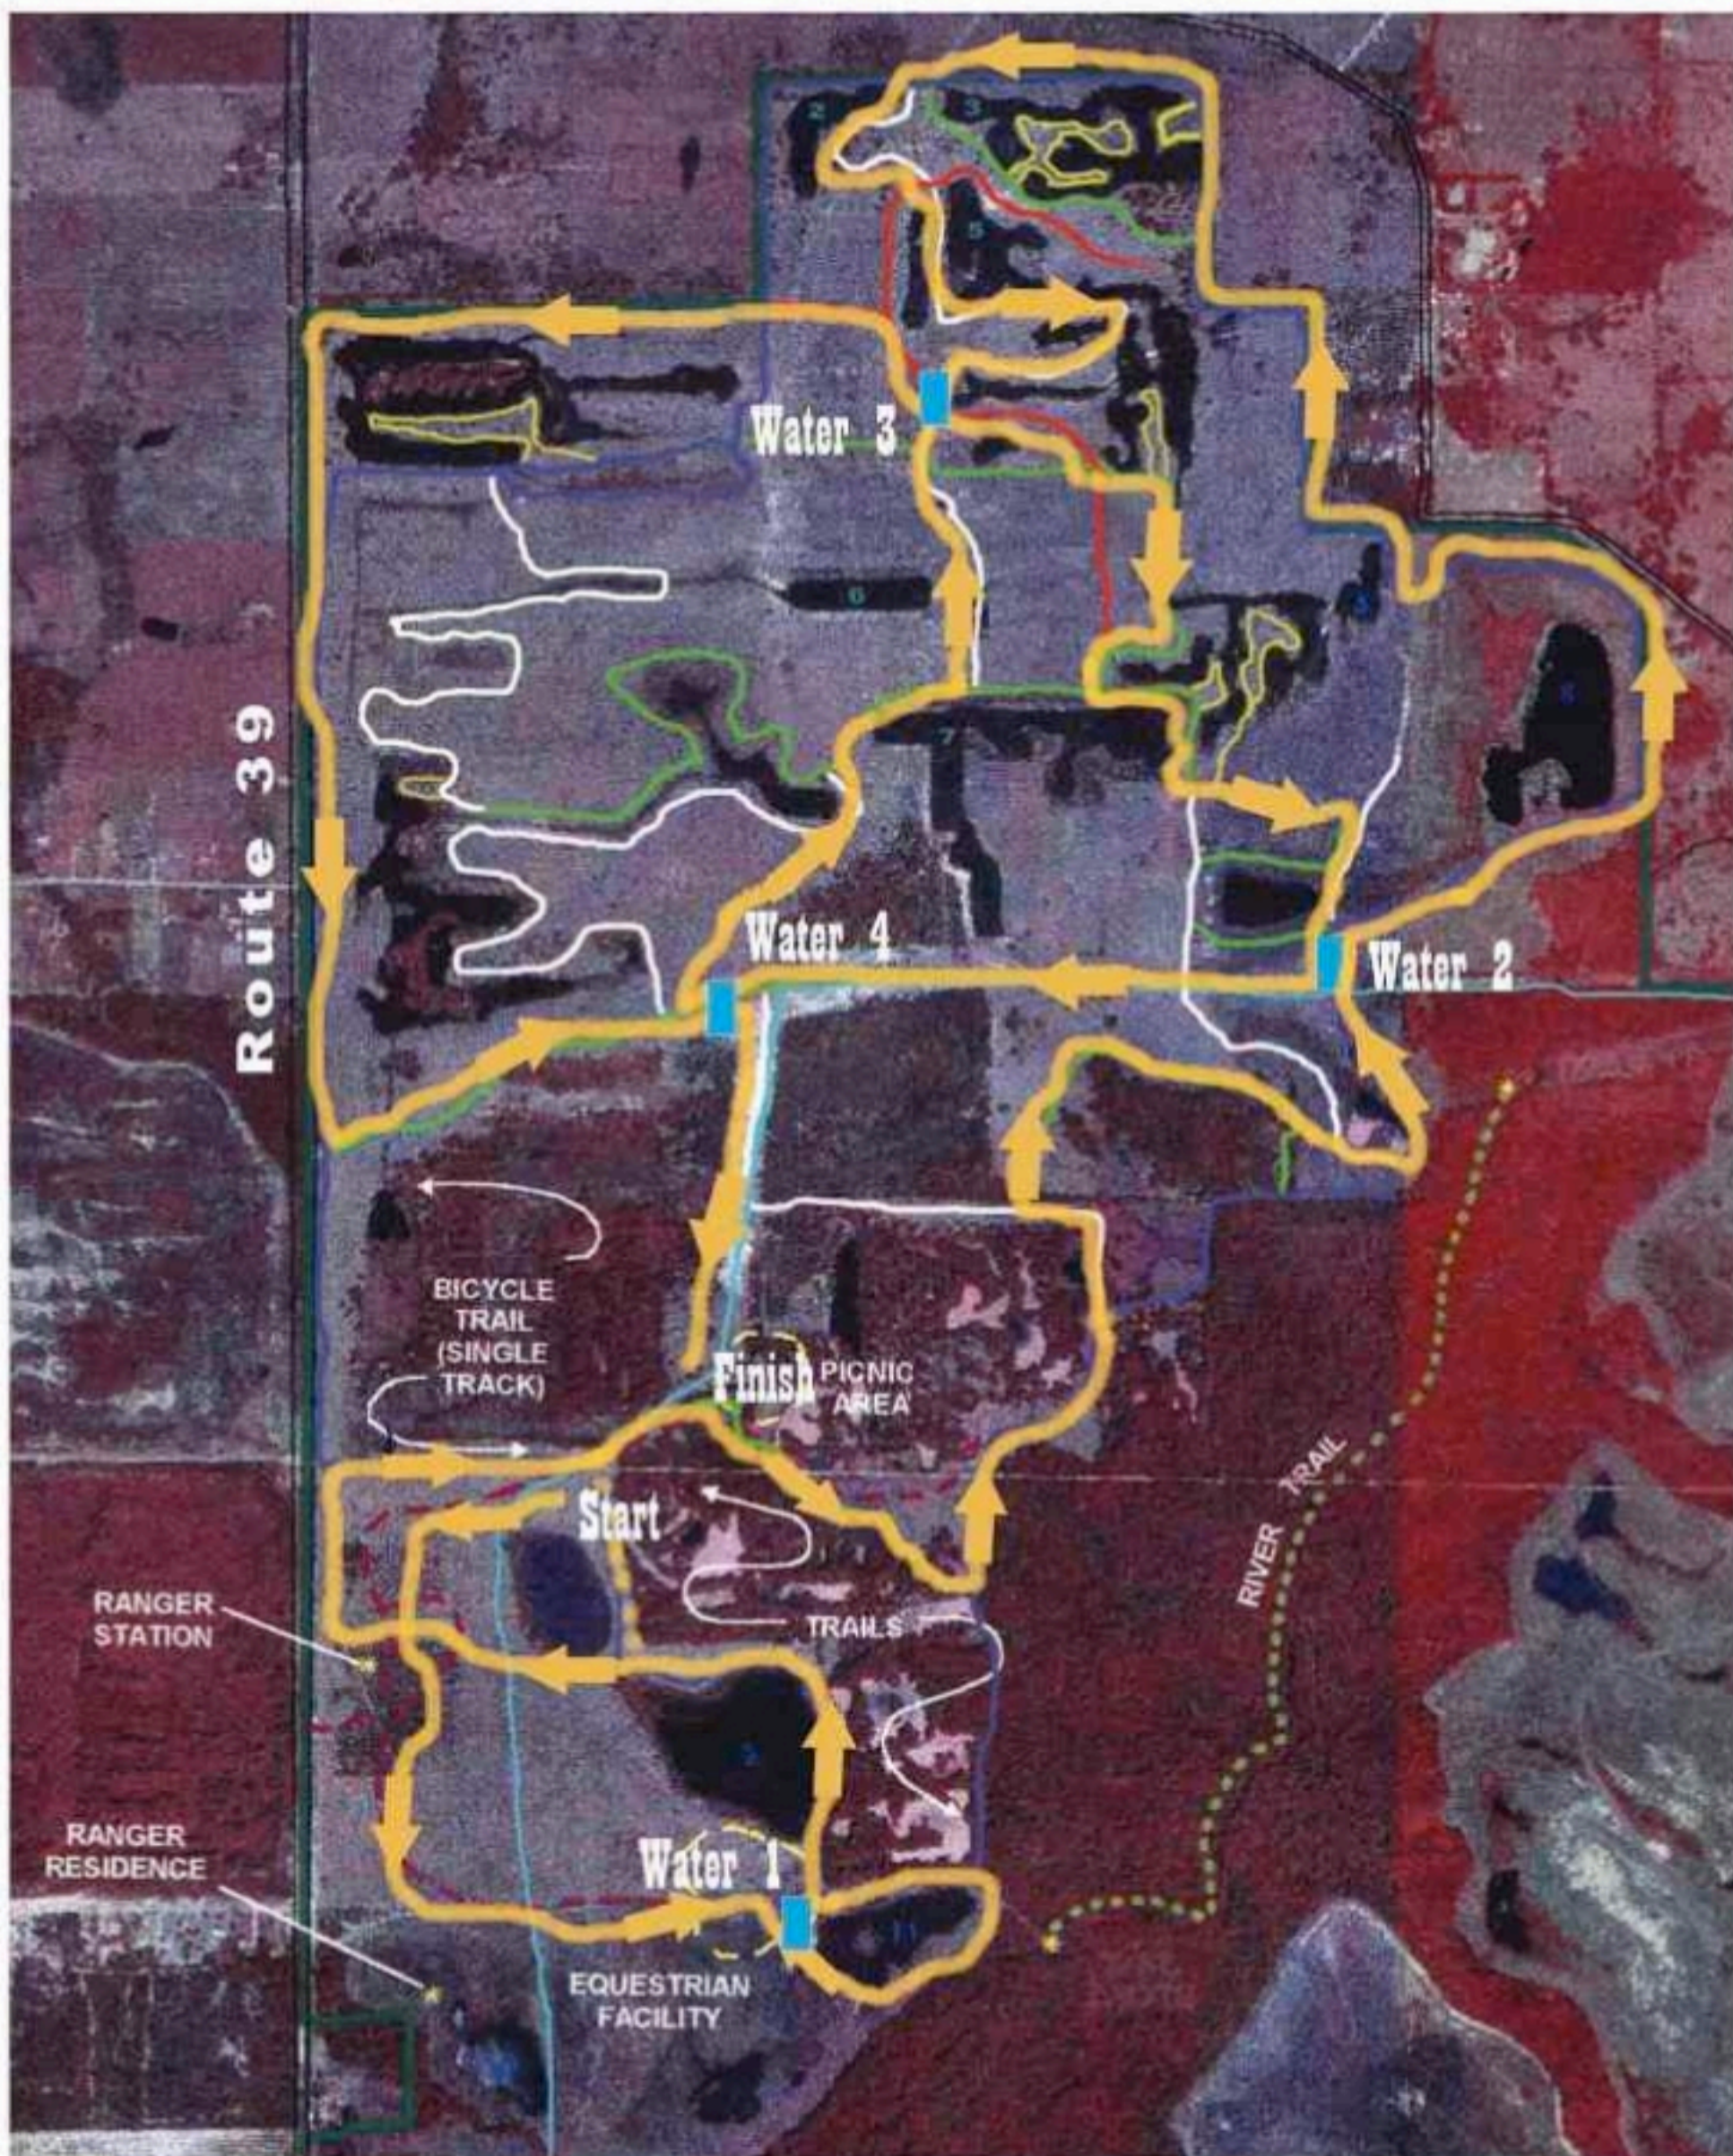

X-Country Marathon, Half-Marathon, & 5K

X-Country

Water Stops

Half Marathon

	Mile Marker	Next Stop
Waterstop 1 (water area 1)	1 miles	.75
Waterstop 2 (water area 1)	1.75 miles	1.35
Waterstop 3 (finish line)	3.1 miles	1.9
Waterstop 4 (water area 2)	5 miles	3
Waterstop 5 (water area 3)	8 miles	1
Waterstop 6 (water area 2)	9 miles	.75
Waterstop 7 (water area 4)	9.75 miles	1
Waterstop 8 (water area 3)	10.75 miles	2
Waterstop 9 (water area 4)	12.75 miles	1

Full Marathon

Waterstop 10 (water area 1)	13.75 miles	.75
Waterstop 11 (water area 1)	14.5 miles	1.35
Waterstop 12 (finish line)	15.85 miles	1.9
Waterstop 13 (water area 2)	17.75 miles	3
Waterstop 14 (water area 3)	20.75 miles	1
Waterstop 15 (water area 2)	21.75 miles	.75
Waterstop 16 (water area 4)	22.5 miles	1
Waterstop 17 (water area 3)	23.5 miles	2
Waterstop 18 (water area 4)	25.5 miles	.7